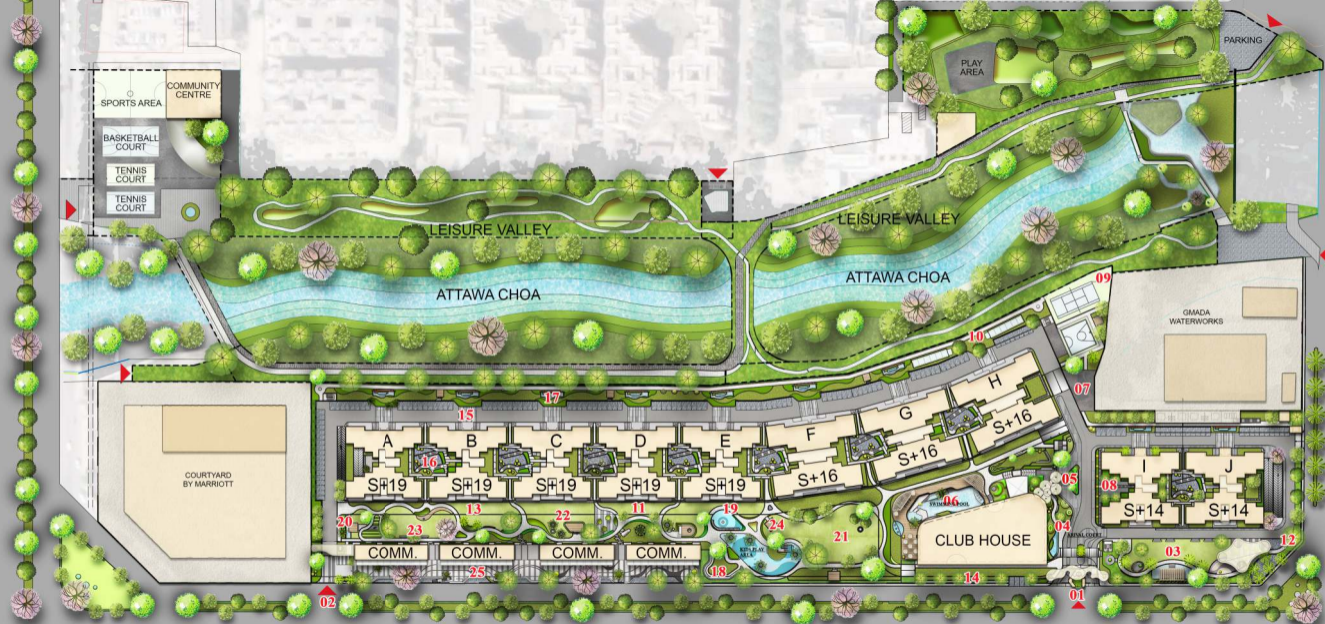

The community spaces complete with open-air amphitheatres, create an inviting atmosphere that nurtures social connections and a sense of shared experiences.

LANDSCAPE FEATURES

Jogging Trail	Open Air Amphitheatre	Experience Walk
Seating Plazas	Community Gathering Areas with Festival Courts	Water Bodies with Signage Walls
Senior citizen courts	Yoga lawn with Wooden Decks	Entrance and Exit Plazas with canopies above
Butterfly Garden	Club Lawn with Cabana	Double Height Open to Sky Courtyards in Basements
Fragrance Garden	Water Feature with Wooden decks and Seating	Weatherproof Semi-Covered Play courts and Kids Areas
Outdoor Gym	Dense Planting zones	
Kids Playing Areas	Tower Drop-off Plazas	

SITE PLAN

LEGEND

- | | |
|----------------------------|---------------------------------|
| 1. ENTRANCE PLAZA | 14. CLUB LAWN WITH CABANA |
| 2. EXIT PLAZA | 15. BUILDING DROP-OFF PLAZA |
| 3. WATER PLAZA | 16. INTERNAL COURTYARD |
| 4. WELCOME WATER BODY | 17. WATER BODY WITH SIGNAGE |
| 5. CLUBHOUSE DROP-OFF AREA | 18. OPEN AIR AMPHITHEATRE |
| 6. CLUB POOL AREA | 19. OUTDOOR GYM |
| 7. EXPERIENCE WALK | 20. YOGA LAWN WITH WOODEN DECKS |
| 8. DRIVEWAY | 21. CENTRAL LAWN |
| 9. PLAY COURTS | 22. VIEWING DECK |
| 10. CRICKET PRACTICE PITCH | 23. FRAGRANCE GARDEN |
| 11. SENIOR CITIZEN COURT | 24. KIDS PLAY AREA |
| 12. DENSE PLANTING | 25. COMMERCIAL PLAZA |
| 13. BUTTERFLY GARDEN | |